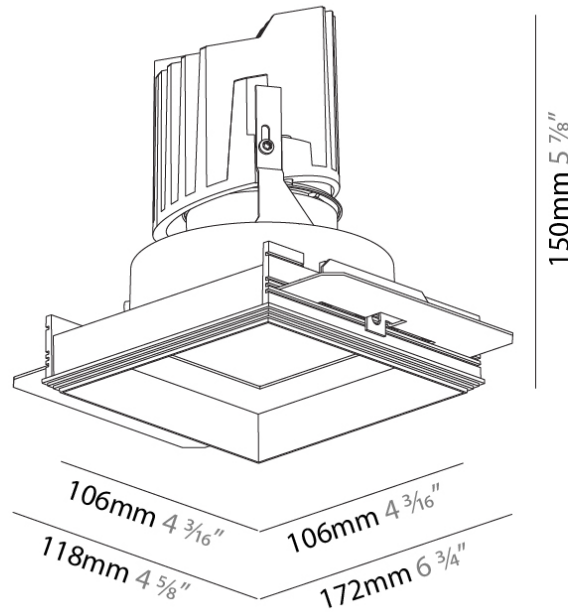

ELECTRICAL

Lamp Type: LED (Zhaga Standard)
Input Wattage (W): 15.5
Total Output Wattage (W): 14.5
Dimming: Tri-Mode (Non-Dimming and Phase Dimming (120Vac only) and 0-10V Dimming)
Driver Included: No
Driver Location: Recessed Housing
Driver Type: Constant Current - Universal
Driver Class: Class 2
Housing: See components
Input Voltage (V): 120 - 277
Constant Current (MA): 500

LED

Number of LEDs: 1
Color Temperature (°K): 2700 / 3000 / 3500 / 4000
Max. Delivered Lumen (lm): 940 / 980 / 1029 / 1050
Nominal Lumen (lm): 1386 / 1438 / 1511 / 1542
CRI: >90 CRI
Efficiency (%): 87.9 / 88.4 / 87.9
Lamp Life (hrs): 50000
Upon Request: RGB-W Tunable White Special Color Temperature Special LED

OPTICAL

Reflector: 20 / 40 / 60
Upon Request: Special Beam Angles

RATINGS AND CERTIFICATIONS

382, F 416-247-9319, www.zaneen.com

Created by Zaneen for North American standards. At the end of the existing Model #. For assistance on 'custom' specifications, contact zteam@zaneen.com. In a constant effort to supply the best product, we reserve the right to change specifications or materials without notice. The most recent specification sheets are found at zaneen.com

IP rating: IP20