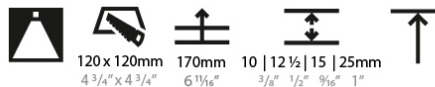

ELECTRICAL

Lamp Type: LED (Zhaga Standard)
Input Wattage (W): 15.5
Total Output Wattage (W): 14.5
Dimming: Tri-Mode (Non-Dimming and Phase Dimming (120Vac only) and 0-10V Dimming)
Driver Included: No
Driver Location: Recessed Housing
Driver Type: Constant Current - Universal
Driver Class: Class 2
Housing: See components
Input Voltage (V): 120 - 277
Constant Current (MA): 500

LED

Number of LEDs: 1
Color Temperature (°K): 2700 / 3000 / 3500 / 4000
Max. Delivered Lumen (lm): 940 / 980 / 1029 / 1050
Nominal Lumen (lm): 1386 / 1438 / 1511 / 1542
CRI: >90 CRI
Efficiency (%): 87.9 / 88.4 / 87.9
Lamp Life (hrs): 50000
Upon Request: RGB-W Tunable White Special Color Temperature Special LED

OPTICAL

Reflector: 20 / 40 / 60
Upon Request: Special Beam Angles

RATINGS AND CERTIFICATIONS

382, F 416-247-9319, www.zaneen.com

Created by Zaneen for North American standards. At the end of the existing Model #. For assistance on 'custom' specifications, contact zteam@zaneen.com. In a constant effort to supply the best product, we reserve the right to change specifications or materials without notice. The most recent specification sheets are found at zaneen.com

IP rating: IP20