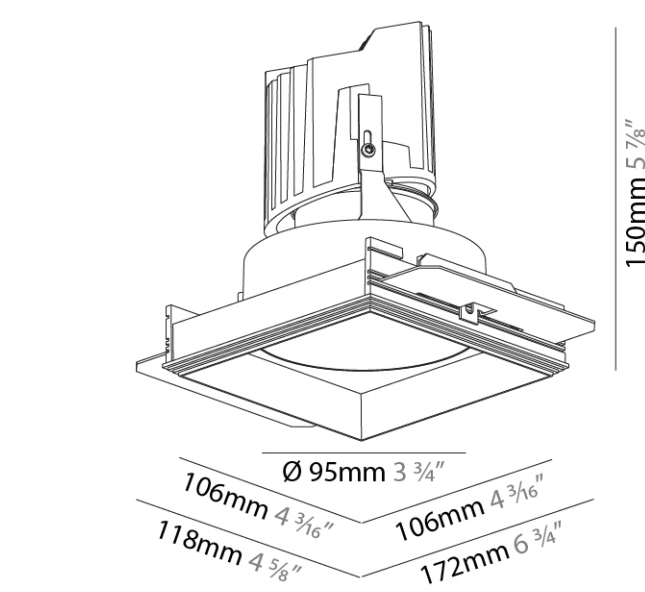

PHYSICAL

Shape: Square
Diameter (mm): 95
Diameter (in): 3 3/4
Length (mm): 106
Length (in): 4 3/16
Width (mm): 106
Width (in): 4 3/16
Depth (mm): 150
Depth (in): 5 7/8

Ceiling Thickness (mm): 10 / 12.5 / 15 / 25
Ceiling Thickness (in): 3/8 or 1/2 or 9/16 or 1

Min. Recessing Depth (mm): 170
Min. Recessing Depth (in): 6 11/16

Light Distribution: Downlight
Weight (kg): 0.705

Weight (lbs): 1.55
Fixture Finish: SSR / BKV / CWI / CRY / HAB / UFT / ITA / RUA / FTG / MYG / LOD / PUS / FRO / FUP / KIA / POP / BLS / SPG / MEY / GOH / GUM / CHC / COM / ABZ / JAG / OBR / MOS / ROR

Fixture Material: Aluminum Die Cast
Cut-out Measurements: 120mm / 4 3/4" x 120mm / 4 3/4"
Upon Request: Unique Ceiling Thickness

ELECTRICAL

Lamp Type: LED (Zhaga Standard)
Input Wattage (W): 15.5
Total Output Wattage (W): 14.5

Dimming: Tri-Mode (Non-Dimming and Phase Dimming (120Vac only) and 0-10V Dimming)

Driver Included: No
Driver Location: Recessed Housing
Driver Type: Constant Current - Universal
Driver Class: Class 2

Housing: See components
Input Voltage (V): 120 - 277

Constant Current (MA): 500

LED

Number of LEDs: 1
Color Temperature (°K): 2700 / 3000 / 3500 / 4000

Max. Delivered Lumen (lm): 940 / 980 / 1029 / 1050
Nominal Lumen (lm): 1386 / 1438 / 1511 / 1542

CRI: >90 CRI
Efficiency (%): 87.9 / 88.4 / 87.9

Lamp Life (hrs): 50000
Upon Request: RGB-W Tunable White Special Color Temperature Special LED

OPTICAL

Reflector°: 20 / 40 / 60
Upon Request: Special Beam Angles

© 2024 Zaneen Lighting, Inc. 188-3382, F 416-247-9319, www.zaneen.com

Available for international specifications by adding 'INT' at the end of the existing Model #. For assistance on 'custom' specifications, contact zteam@zaneen.com. In a constant effort to supply the best product, we reserve the right to change specifications or materials without notice. The most recent specification sheets are found at zaneen.com

IP rating: IP20